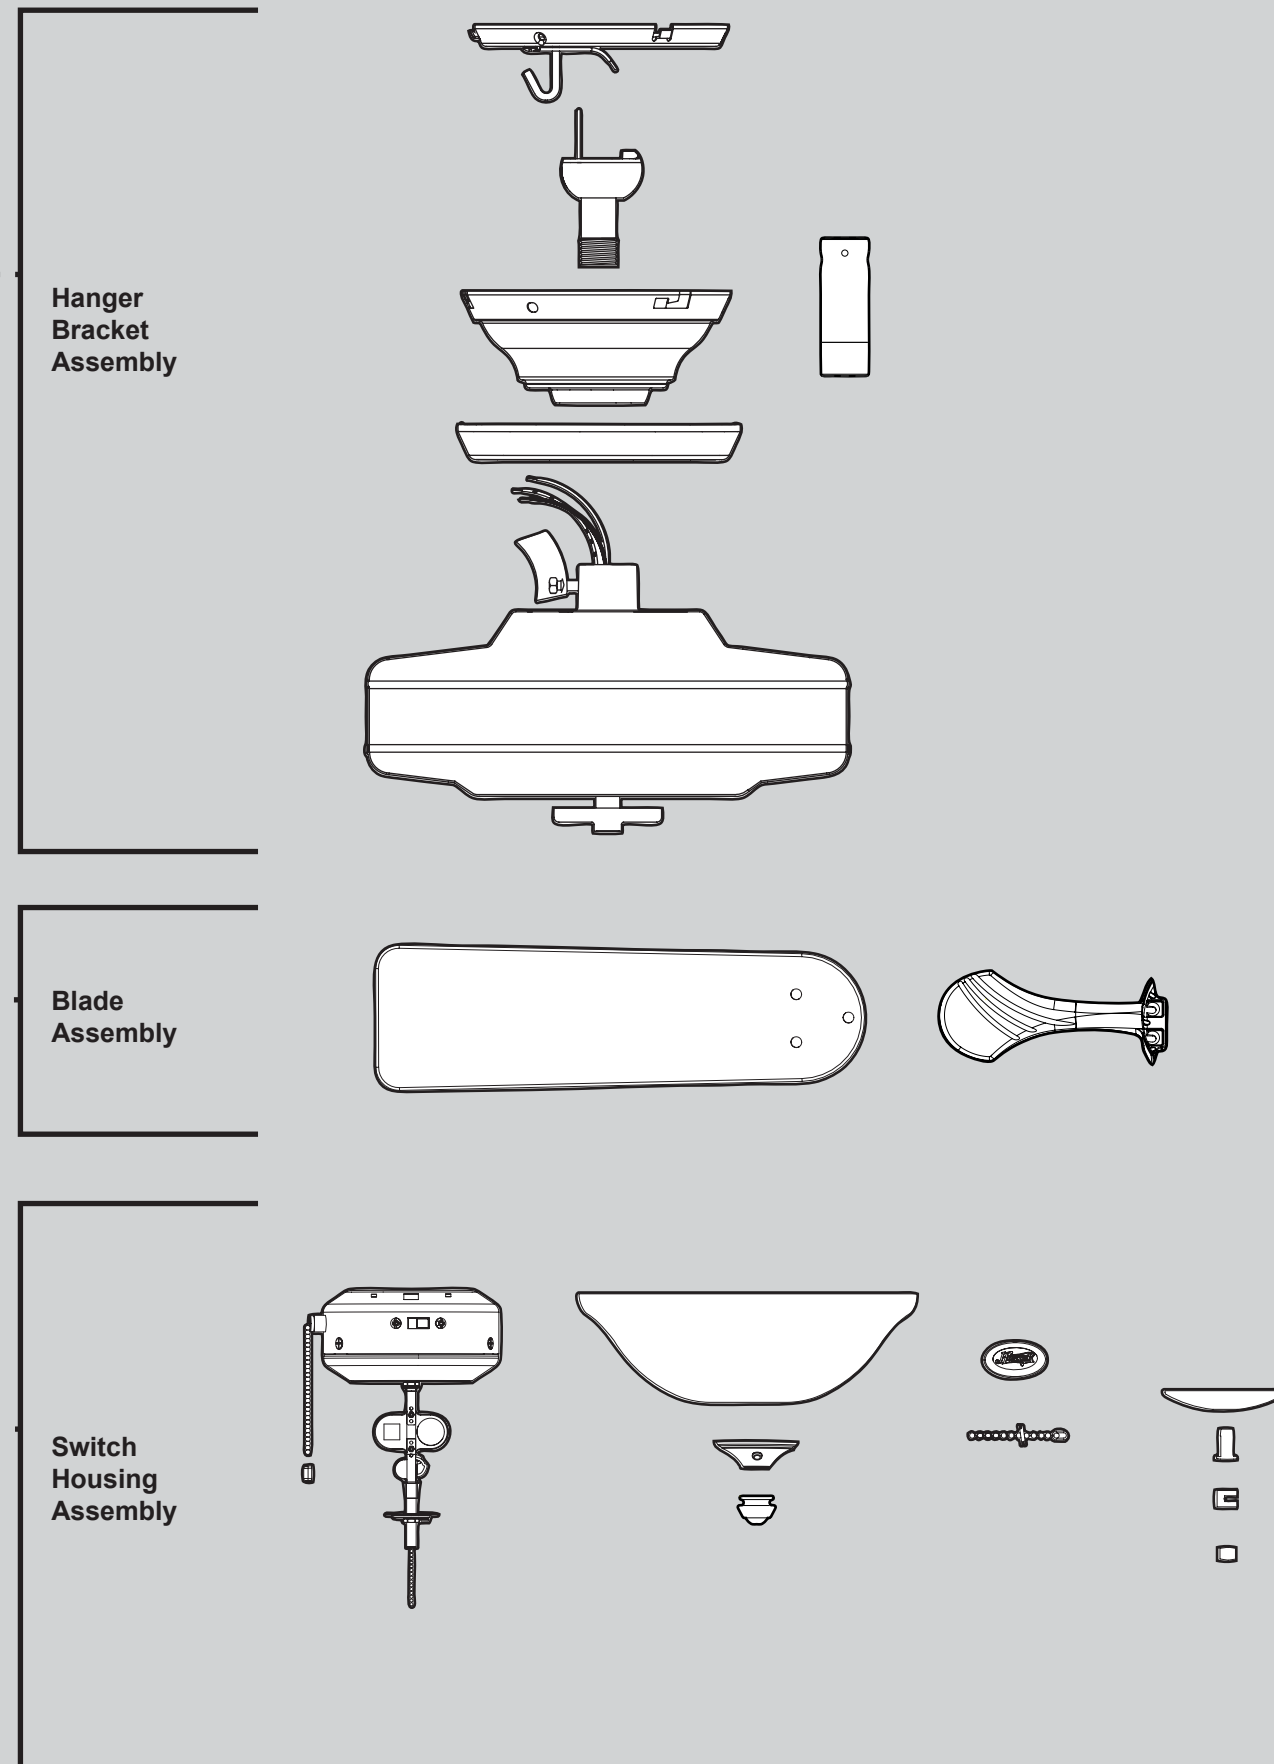

Fan Parts

(Not Drawn to Scale)